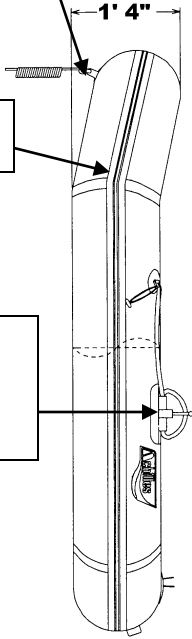

BOW D-RING
50MM - C412GY

ACHILLES LOGOS
ACHILLES WAVE LOGO - C492

SEAT PARTS
SEAT - WST2LG
SEAT CHANNEL PATCH - DC413LG
SEAT PLASTIC CHANNELS - EA003

RUBSTRAKE
GRAY / WHITE - VA083WH

LIFELINE D-RINGS & ROPE
25MM D-RING - C413GY
LIFELINE - PEROPE

OARS & OARLOCK PARTS
OARS - DC635
OARLOCK - DC4126GY
SCREW CAPS - DC393
PIN & RIVET SET - COM165

AIR VALVE PARTS
COMPLETE - C342GY
VALVE CAP - C349GY
CAP DIAPHRAM - C348
VALVE FLAPPER - C3421
VALVE STRAP - C343N
O-RING - C344
VALVE BASE - C333
BASE RING - C345GY

FLOOR BOARD - DC517GY

MOTORMOUNT & PARTS
MOTORMOUNT - DC540
MM LACING STRIP - TBD
MM BECKET PATCH - TBD

OTHER PARTS
REPAIR KIT - C210LG
FOOT PUMP BRAVO 1 - C512
CARRY BAG - DC819

(OPTIONAL)
UNDER SEAT STOWAGE BAG W/POCKETS - USSTBAG
PRESSURE GAUGE - E132

LT2

2023

LINE DRAWING & PARTS LIST