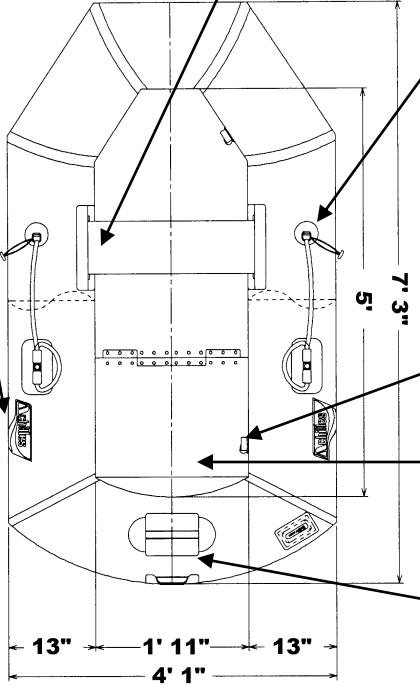

BOW D-RING
50MM - C412GY

ACHILLES LOGOS
ACHILLES WAVE LOGO - C492

SEAT PARTS
SEAT - WST2LG
SEAT CHANNEL PATCH - DC413LG
SEAT PLASTIC CHANNELS - EA003

RUBSTRAKE
GRAY / WHITE - VA083WH

LIFELINE D-RINGS & ROPE
25MM D-RING - C413GY
LIFELINE - PEROPE

OARS & OARLOCK PARTS
OARS - DC635
OARLOCK - DC4126GY
SCREW CAPS - DC393
PIN & RIVET SET - COM165

AIR VALVE PARTS
COMPLETE - C342GY
VALVE CAP - C349GY
CAP DIAPHRAM - C348
VALVE FLAPPER - C3421
VALVE STRAP - C343N
O-RING - C344
VALVE BASE - C333
BASE RING - C345GY

FLOOR BOARD - DC517GY

MOTORMOUNT & PARTS
MOTORMOUNT - DC540
MM LACING STRIP - TBD
MM BECKET PATCH - TBD

OTHER PARTS
REPAIR KIT - C210LG
FOOT PUMP BRAVO 1 - C512
CARRY BAG - DC819

(OPTIONAL)
UNDER SEAT STOWAGE BAG W/POCKETS - USSTBAG
PRESSURE GAUGE - E132

LT2

2023

LINE DRAWING & PARTS LIST