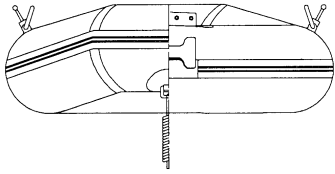

BOW D-RING
50MM - C412GY

ACHILLES LOGOS
ACHILLES WAVE LOGO - C492

SEAT PARTS
SEAT - WST2LG
SEAT CHANNEL PATCH - DC413LG
SEAT PLASTIC CHANNELS - EA003

RUBSTRAKE
GRAY / WHITE - VA083WH

LIFELINE D-RINGS & ROPE
25MM D-RING - C413GY
LIFELINE - PEROPE

OARS & OARLOCK PARTS
OARS - DC635
OARLOCK - DC4126GY
SCREW CAPS - DC393
PIN & RIVET SET - COM165

AIR VALVE PARTS
COMPLETE - C342GY
VALVE CAP - C349GY
CAP DIAPHRAM - C348
VALVE FLAPPER - C3421
VALVE STRAP - C343N
O-RING - C344
VALVE BASE - C333
BASE RING - C345GY

FLOOR BOARD - DC517GY

MOTORMOUNT & PARTS
MOTORMOUNT - DC540
MM LACING STRIP - TBD
MM BECKET PATCH - TBD

OTHER PARTS
REPAIR KIT - C210LG
FOOT PUMP BRAVO 1 - C512
CARRY BAG - DC819

(OPTIONAL)
UNDER SEAT STOWAGE BAG W/POCKETS - USSTBAG
PRESSURE GAUGE - E132

LT2

2023

LINE DRAWING & PARTS LIST